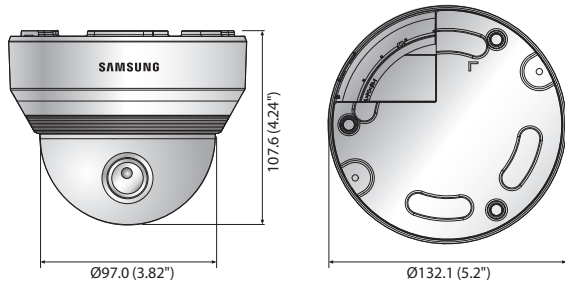

Dimensions

Unit : mm (inch)